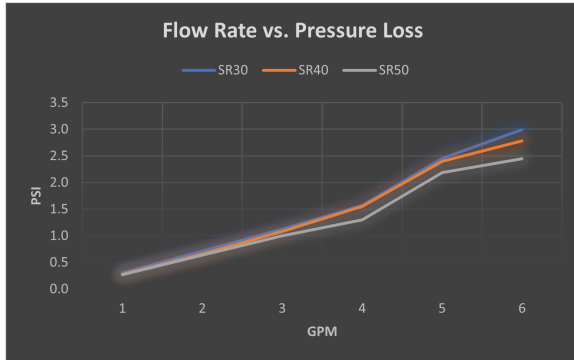

GPH SureReg™	Preset Operating Pressure	Maximum Inlet Pressure	Flow Range	Inlet Size	Outlet Size
GSR30	30 psi	148 psi	0.1 - 6.12 gpm	1/2" MIPT	1/2" FIPT
GSR40	40 psi	148 psi	0.1 - 6.12 gpm	1/2" MIPT	1/2" FIPT
GSR50	50 psi	148 psi	0.1 - 6.12 gpm	1/2" MIPT	1/2" FIPT

PE Insert Installation Option